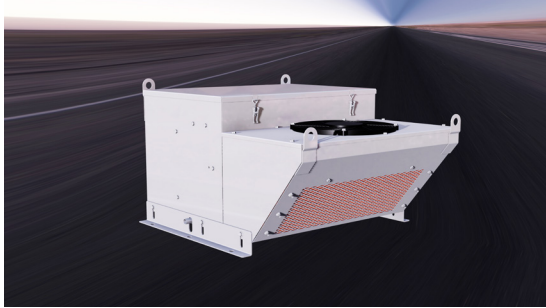

P-5070 Series Vortex I

ROOFTOP-MOUNT SELF-CONTAINED CLIMATE CONTROL SYSTEM
Engineered for Ambient of 50°C / 122°F

Heavy Duty, High Capacity A/C unit for use in Oil Field, Mining, Military and Off Road heavy equipment.

Applications and much more! This unit is designed for rough environments and extreme high temperature conditions found at mine sites and job sites around the world!

Build to last, the P-5070 is designed to eliminate operator fatigue by creating a comfortable cab environment that is dust free and temperature controlled. It requires very little maintenance because of its robust design and Heavy Duty construction.

FEATURES & BENEFITS

- DIGITAL Automatic Control System
- High output Cooling Capacities: Configurations ranging from 24,000 BTU's to over 30,000 BTU's of Cooling (depending on compressor drive)
- **34,000 BTU/HR or 10kw @ 80°F / 26.7°C Wet Bulb Cabin Air @ 95°F / 35°C Ambient**
- **24,000 BTU/HR or 7kw @ 122 F / 50 C Ambient**
- Heating Capacity: 3.3 kw or 12,000 Btu's
- Cab Air Flow Rate 490 CFM , 320 CFM & 245CFM / 3 Speeds Auto or Manual
- Fan and Blower High Efficiency Brushless PWM Multi-speed 30,000 HRS
- AC Three Phase Options: 200-240 VOLTS 30 Amps 50 / 60 HZ or 440/480 VOLTS 15 Amps , 50/60 HZ
- AC Single Phase Option: 200 - 240 VOLTS 30 Amps
- Heavy Duty Stainless Steel Construction for vibration & corrosion resistance
- Copper/Copper Anti-Microbial High Capacity Coils
- Automated Digital Control System
- REFRIGERANT: R-134a 2lb
- 28" (71cm) x 35" (89cm) x 18" (46cm)