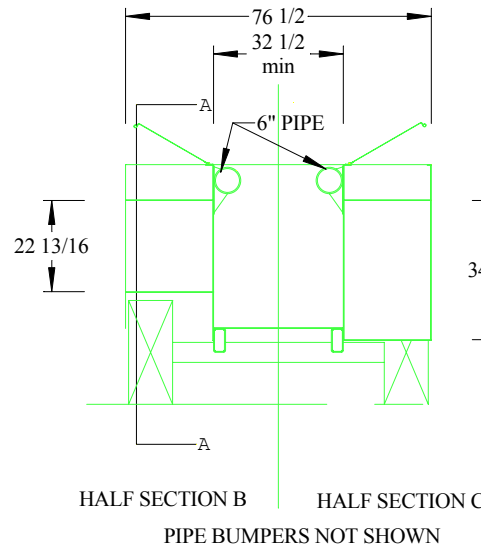

Uintah Machine & Mfg. Co.

P.O. Box 8
Duchesne, UT, 84021

Phone 435 738-2453
Fax 435 738-2506

TOOL TRAILER FOR SOLVAY

GENERAL ARRANGEMENT

DATE: 10/27/00 DRAWN BY: Bryce Hamilton SCALE: 48 : 1

PATH, FILE NAME, OR DRAWING NUMBER TRAILER1.TCW

worecord\beg19000\19241dir\trailer1.tcw