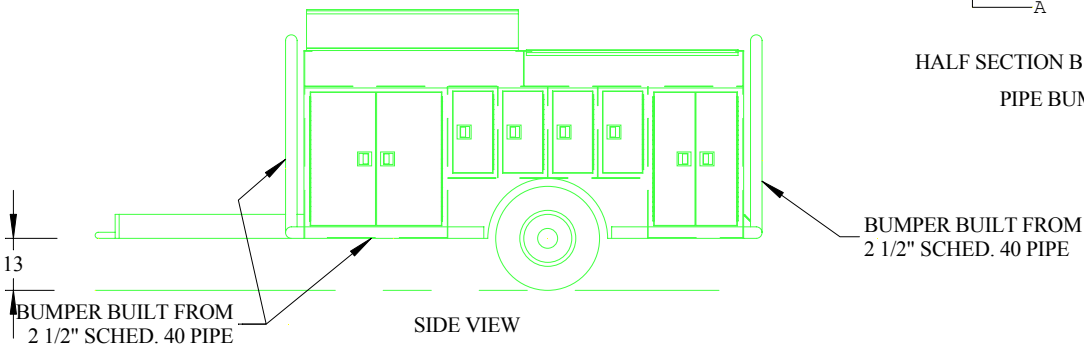

Uintah Machine & Mfg. Co.

P.O. Box 8
Duchesne, UT, 84021

Phone 435 738-2453
Fax 435 738-2506

TOOL TRAILER FOR SOLVAY

GENERAL ARRANGEMENT

DATE: 10/27/00 DRAWN BY: Bryce Hamilton SCALE: 48 : 1

PATH, FILE NAME, OR DRAWING NUMBER TRAILER1.TCW

worecord\beg19000\19241dir\trailer1.tcw