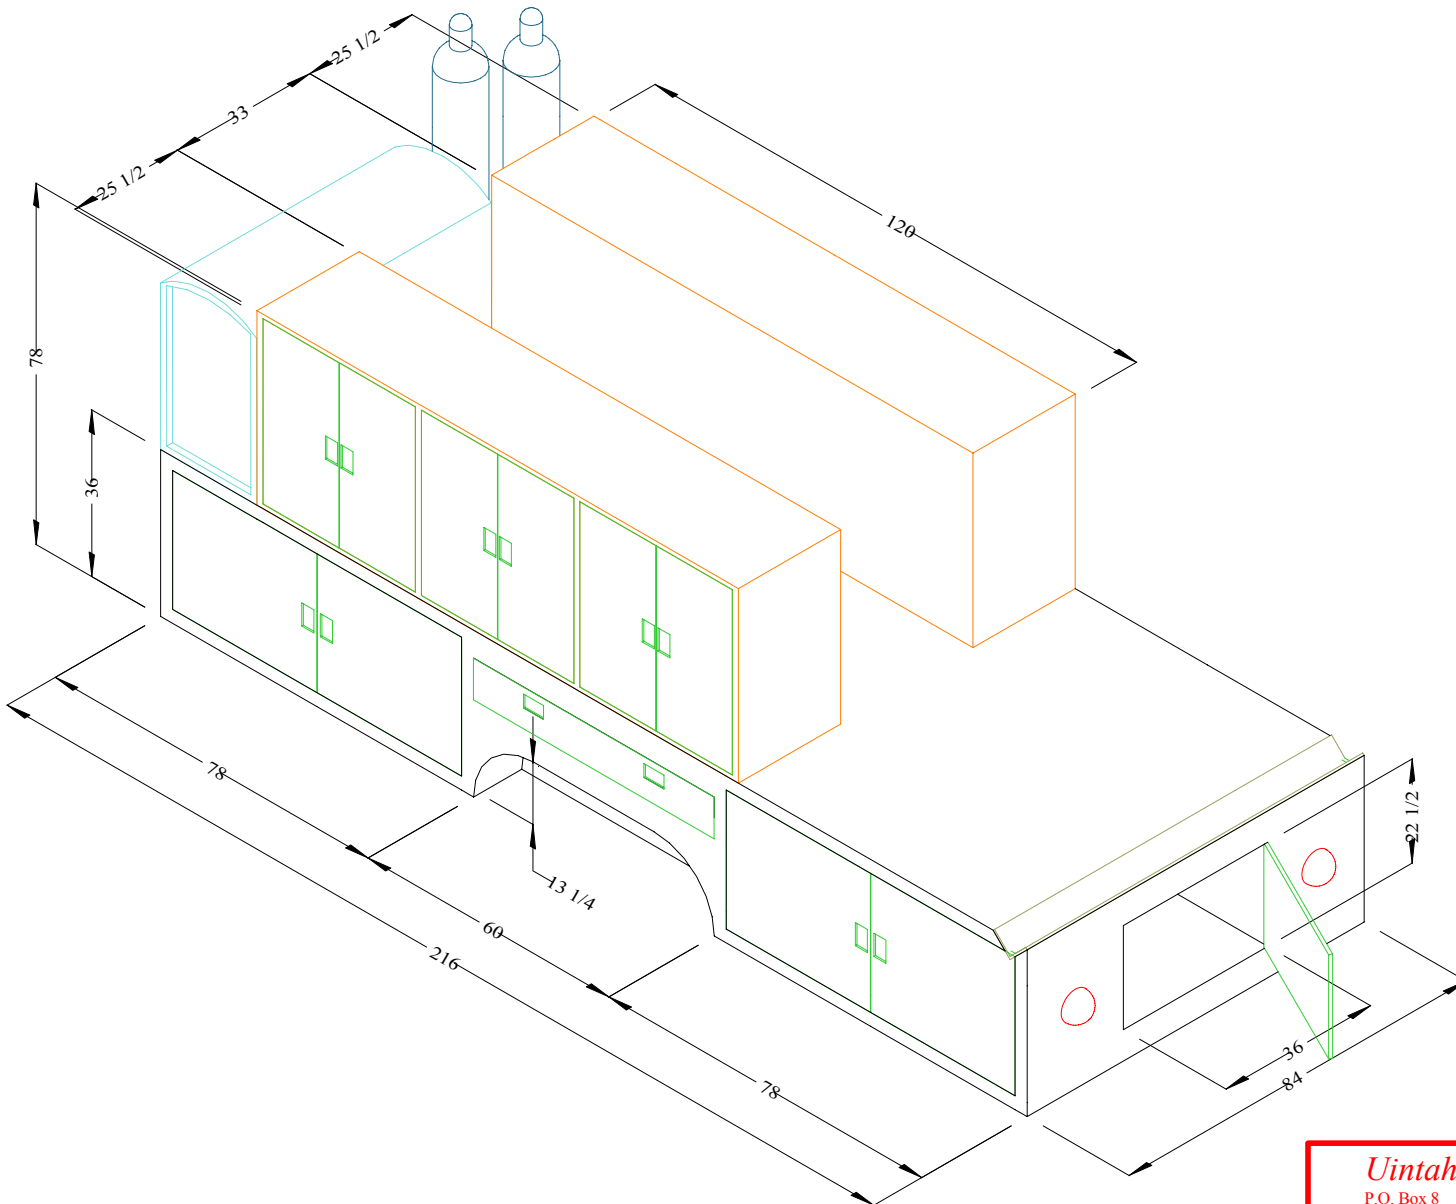

Phone 435 738-2453
Fax 435 738-2506

TOOL TRAILER FOR SOLVAY

GENERAL ARRANGEMENT

DATE: 10/27/00 DRAWN BY: Bryce Hamilton SCALE: 48 : 1

PATH, FILE NAME, OR DRAWING NUMBER TRAILER1.TCW

worecord\beg19000\19241dir\trailer1.tcw