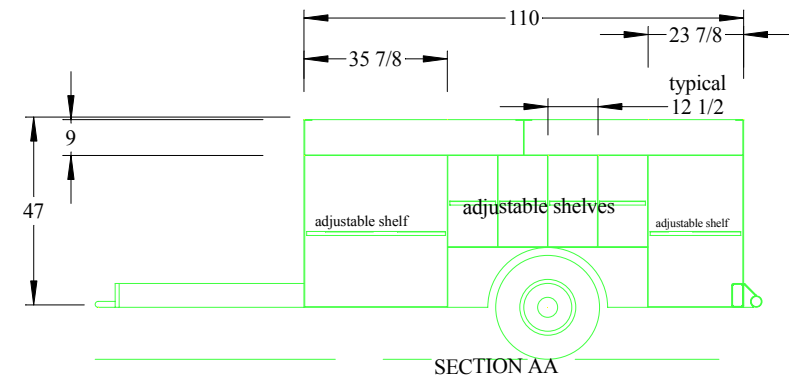

Uintah Machine & Mfg. Co.

P.O. Box 8
Duchesne, UT, 84021

Phone 435 738-2453
Fax 435 738-2506

TOOL TRAILER FOR SOLVAY

GENERAL ARRANGEMENT

DATE: 10/27/00 DRAWN BY: Bryce Hamilton SCALE: 48 : 1

PATH, FILE NAME, OR DRAWING NUMBER TRAILER1.TCW

worecord\beg19000\19241dir\trailer1.tcw