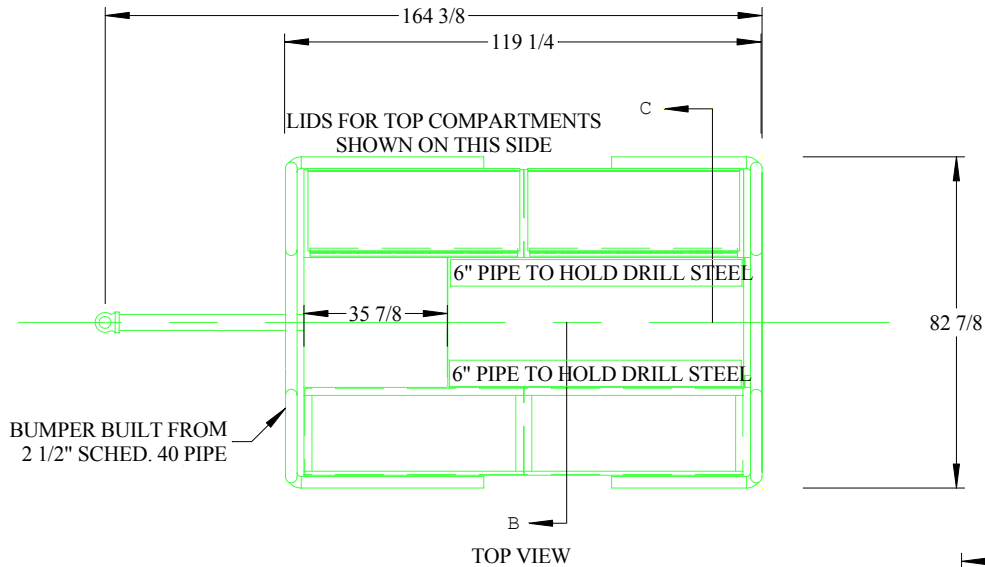

Uintah Machine & Mfg. Co.

P.O. Box 8
Duchesne, UT, 84021

Phone 435 738-2453
Fax 435 738-2506

TOOL TRAILER FOR SOLVAY

GENERAL ARRANGEMENT

DATE: 10/27/00 DRAWN BY: Bryce Hamilton SCALE: 48 : 1

PATH, FILE NAME, OR DRAWING NUMBER TRAILER1.TCW

worecord\beg19000\19241dir\trailer1.tcw