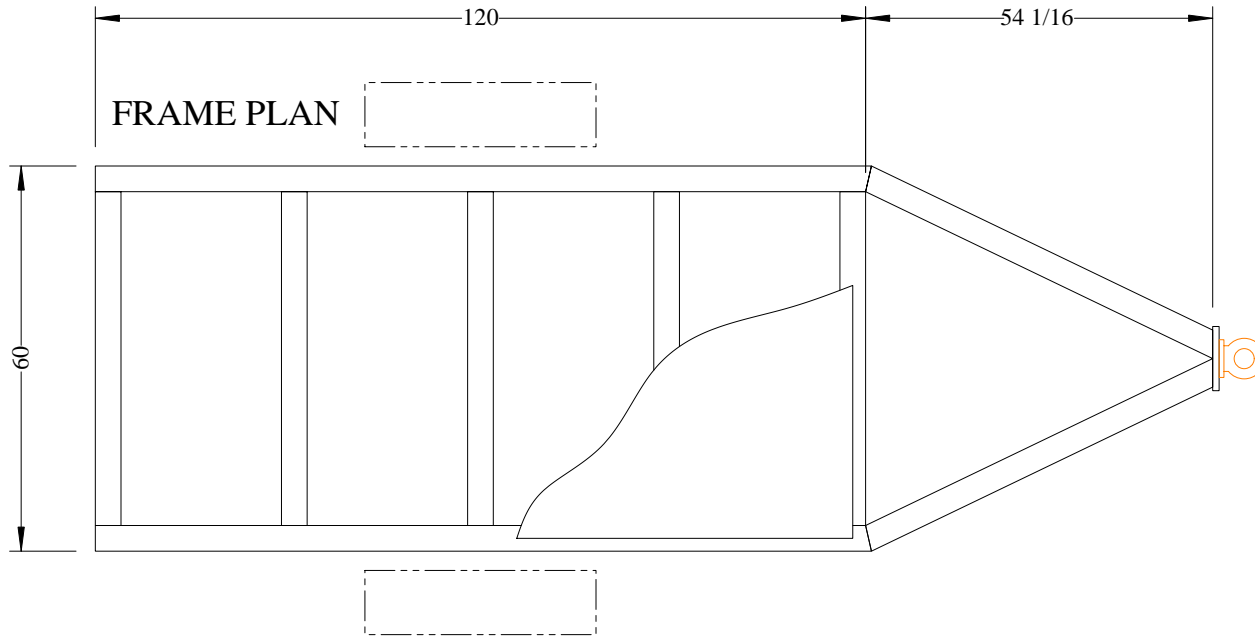

<i>Uintah Machine & Mfg. Co.</i>		
P.O. Box 8		Phone 435 738-2453
Duchesne, UT. 84021		Fax 435 738-2620
TOOL TRAILER WITH SMALL ELECTRIC WELDER FOR SKYLINE		
DATE: 03/15/03	DRWN BY: Jake Hamilton	SCALE: 1: 30
PATH, FILE NAME, OR DRAWING NUMBER:		19363-01.TCW

BEG19750\19363DIR\19363-01.TCW