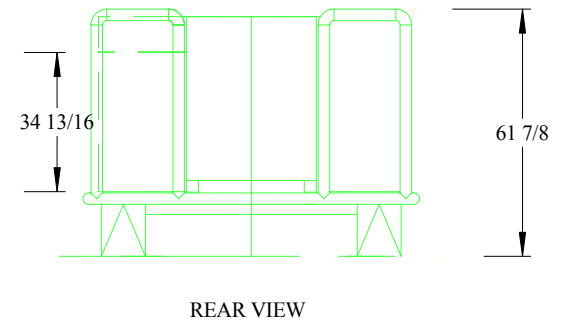

Uintah Machine & Mfg. Co.

P.O. Box 8
Duchesne, UT, 84021

Phone 435 738-2453
Fax 435 738-2506

TOOL TRAILER FOR SOLVAY

GENERAL ARRANGEMENT

DATE: 10/27/00 DRAWN BY: Bryce Hamilton SCALE: 48 : 1

PATH, FILE NAME, OR DRAWING NUMBER TRAILER1.TCW

worecord\beg19000\19241dir\trailer1.tcw