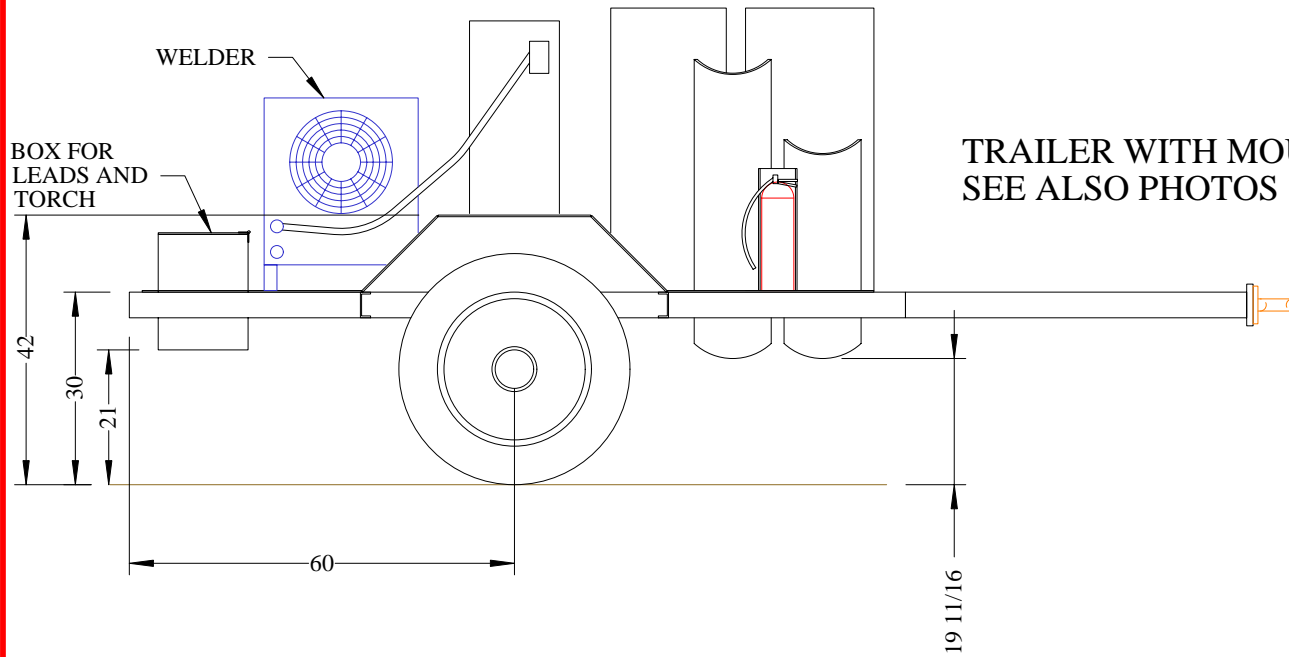

<i>Uintah Machine & Mfg. Co.</i>		
P.O. Box 8		Phone 435 738-2453
Duchesne, UT. 84021		Fax 435 738-2620
TOOL TRAILER WITH SMALL ELECTRIC WELDER FOR SKYLINE		
DATE: 03/15/03	DRWN BY: Jake Hamilton	SCALE: 1: 30
PATH, FILE NAME, OR DRAWING NUMBER:		19363-01.TCW

BEG19750\19363DIR\19363-01.TCW