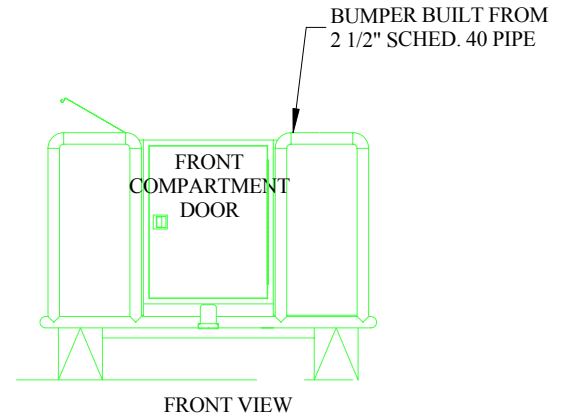

Uintah Machine & Mfg. Co.

P.O. Box 8
Duchesne, UT, 84021

Phone 435 738-2453
Fax 435 738-2506

TOOL TRAILER FOR SOLVAY

GENERAL ARRANGEMENT

DATE: 10/27/00 DRAWN BY: Bryce Hamilton SCALE: 48 : 1

PATH, FILE NAME, OR DRAWING NUMBER TRAILER1.TCW

worecord\beg19000\19241dir\trailer1.tcw